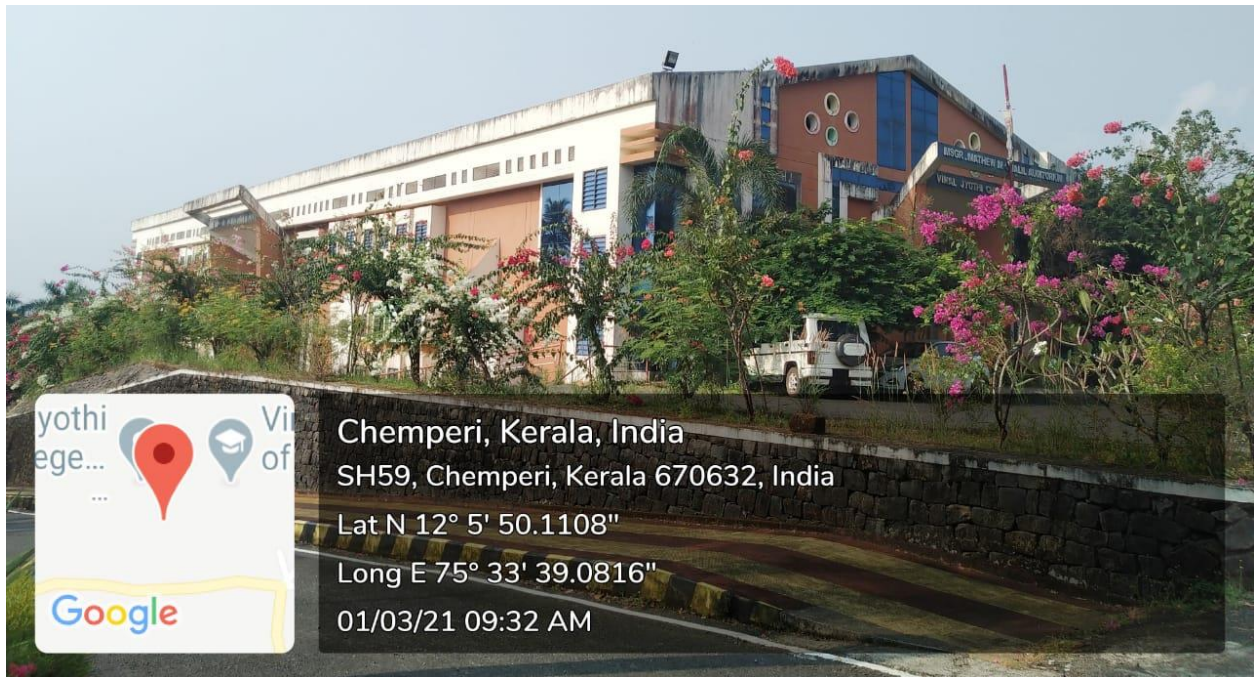

INDOOR STADIUM (inside and outside view)

Figure 1 & 2 showing facility for indoor games and cultural activities.

PLAY GROUND

Figure 3,4 & 5 showing facilities for outdoor sports and games.

GYMNASIUM

Chemperi, Kerala, India
Malabar Hill Hwy, Chemperi, Kerala 670632, India
Lat N 12° 5' 52.98"
Long E 75° 33' 34.5672"
05/02/21 12:27 PM